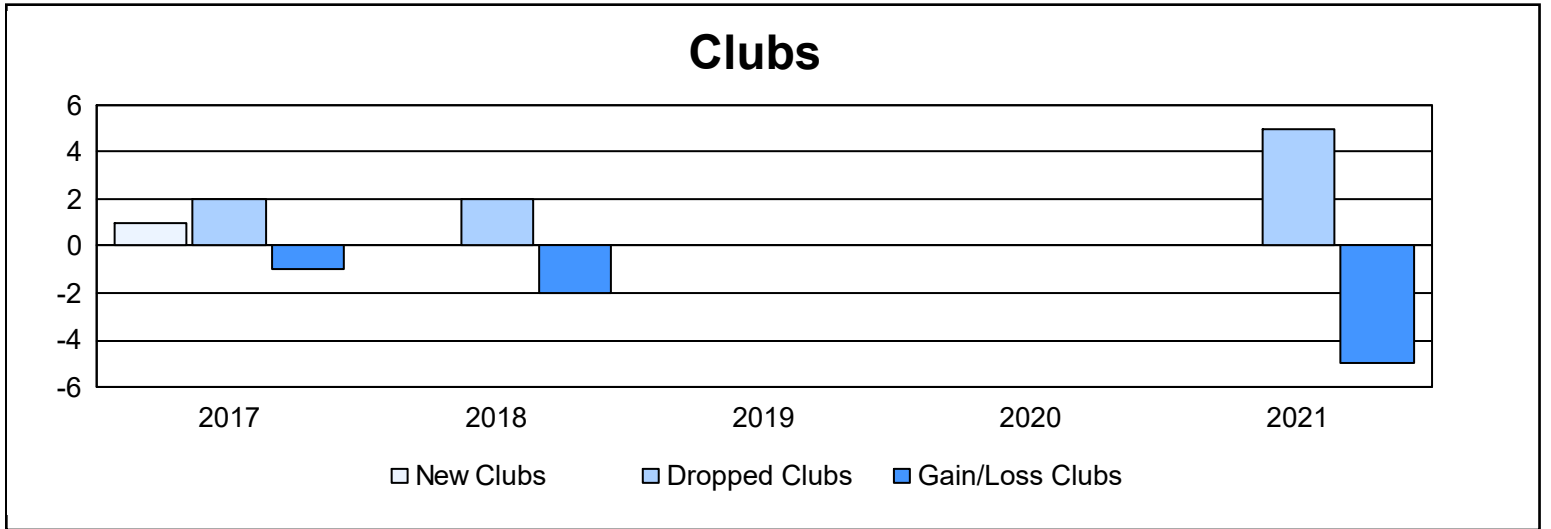

Year	New Clubs	Dropped Clubs	Gain/ Loss Clubs	New Members	Charter Members	Reinstate Members	Transfer Members	Total Member Added	Total Members Dropped	Gain/ Loss Members
2016-2017	1	2	-1	85	25	2	17	129	190	-61
2017-2018	0	2	-2	81	1	5	12	99	179	-80
2018-2019	0	0	0	83	1	3	3	90	139	-49
2019-2020	0	0	0	31	0	3	1	35	112	-77
2020-2021	0	5	-5	70	6	3	23	102	170	-68
<b>Average</b>	<b>0</b>	<b>2</b>	<b>-2</b>	<b>70</b>	<b>7</b>	<b>3</b>	<b>11</b>	<b>91</b>	<b>158</b>	<b>-67</b>

### Membership Composition June 2021 Cumulative