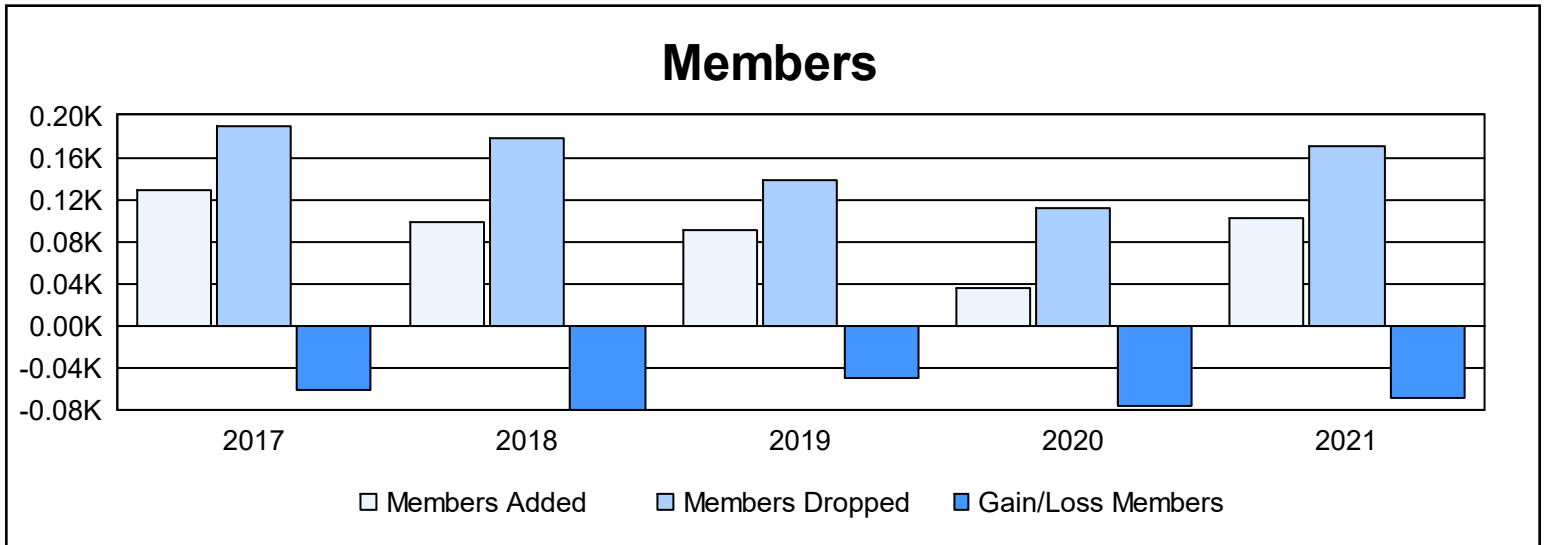

Year	New Clubs	Dropped Clubs	Gain/ Loss Clubs	New Members	Charter Members	Reinstate Members	Transfer Members	Total Member Added	Total Members Dropped	Gain/ Loss Members
2016-2017	1	2	-1	85	25	2	17	129	190	-61
2017-2018	0	2	-2	81	1	5	12	99	179	-80
2018-2019	0	0	0	83	1	3	3	90	139	-49
2019-2020	0	0	0	31	0	3	1	35	112	-77
2020-2021	0	5	-5	70	6	3	23	102	170	-68
<b>Average</b>	<b>0</b>	<b>2</b>	<b>-2</b>	<b>70</b>	<b>7</b>	<b>3</b>	<b>11</b>	<b>91</b>	<b>158</b>	<b>-67</b>

### Membership Composition June 2021 Cumulative